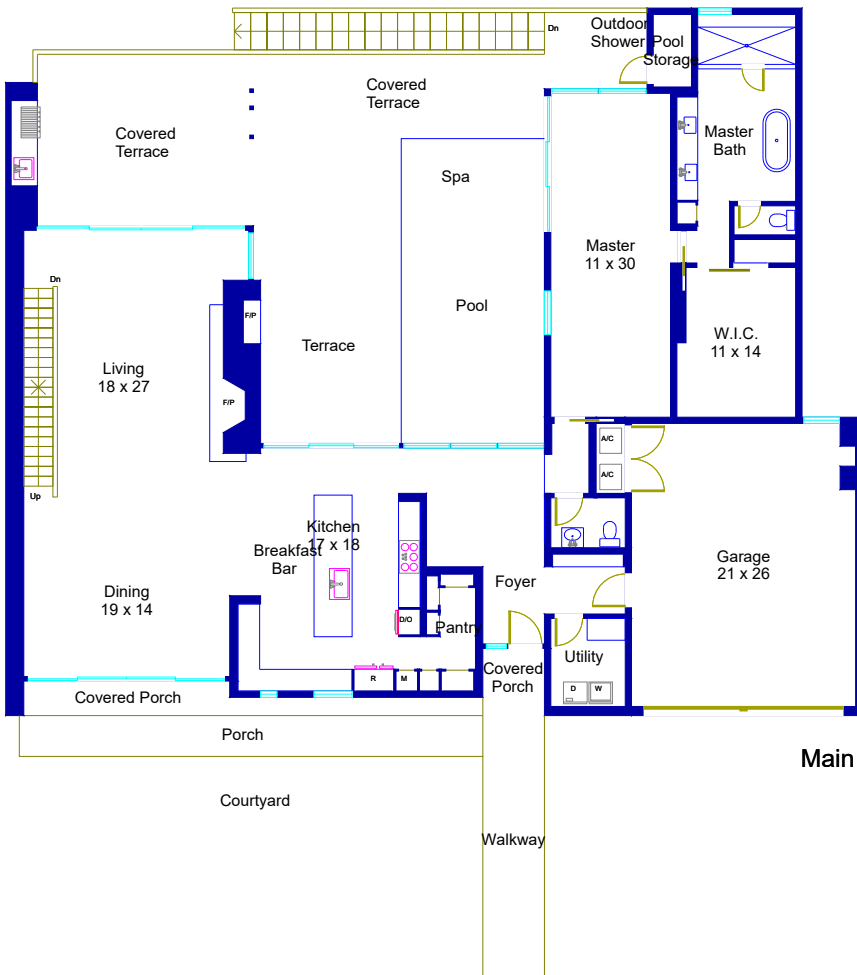

1505 The High Road Austin, Texas

Main House Upper Level

Main Level

Lower Level

This floor plan is an artistic rendering only. All dimensions are approximate.
Floor Plan Graphics LLC and Keller Williams Realty
 make no representation or warranty as to this rendering's accuracy
 and no measurements or dimensions should be relied upon without independent verification.

Marketed by Delilah Fuentes, Keller Williams Realty, 512.415.5364, Delilah@westaustinhomes.com
 Floor plan by Floor Plan Graphics LLC, 512.454.0383, FloorPlanGraphics.com